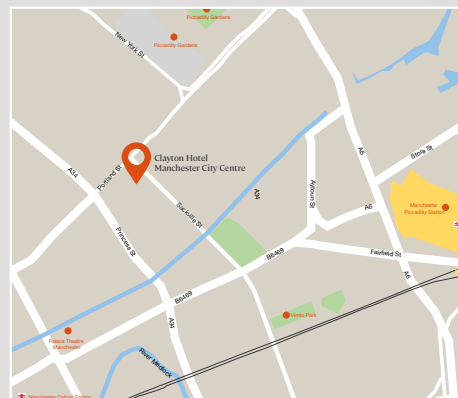

Clayton Hotel Manchester City Centre

Ideally located in the heart of Manchester. A space that's more personal. Relaxation designed for you.

At Clayton Hotel Manchester City Centre, we have a range of rooms to suit you. Leisure or business, your stay is always more personal here.

- Located in Manchester city centre
- Eight-minute walk to Manchester Piccadilly Station and Oxford Road Station
- 25-minute drive to Manchester Airport (8.5 miles)
- 329 rooms including deluxe rooms, executive rooms and suites
- Five meeting and events rooms, on a dedicated floor boasting modern technology and natural daylight
- Bar, restaurant and 24-hour gym on site
- Five-minute walk to an array of shops, bars and restaurants
- Complimentary Wi-Fi